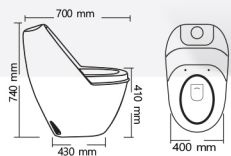

Signature Series

Rs. 38985

OP-10