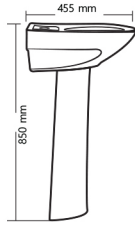

Rs. 13545

Splendour BP-21