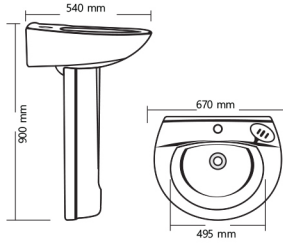

Rs. 14825

Duna BP-2