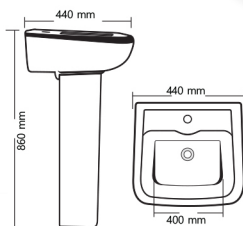

Rs. 14465

Master BP-24

Rs. 8955

Pearl Small BP-26

Rs. 10845

Clada BP-17

Rs. 11635

Wall Hanging Basin Pedestal

Rs. 13855

Duna V-1
L 650mm W 530mm IL 515 mm

Rs. 13455

Under Counter V-3
L 590mm W 425mm

Rs. 13455

Square Bowl V-10
L 480mm H 370mm IL 460 mm

Rs. 13855

Art Bowl V-11
L 470mm W 470mm IL 445 mm

Rs. 13455

Under Counter V-12
L 505mm W 350mm

Rs. 12865

Delta V-13
L 450mm W 440mm IL 420 mm

Rs. 14035

Square Bowl V-14
L 600mm W 580mm H 395 mm

Rs. 13455

Under Counter V-15
L 600mm W 360mm IL 555 mm

Rs. 13855

China V-20
L 520mm W 395mm IL 505 mm

Rs. 14035

Square Bowl V-23
L 550mm W 420mm IL 500 mm

Rs. 14035

Pearl V-24
L 665mm W 385mm IL 640 mm

Rs. 13455

Under Counter V-25
L 465mm W 380mm