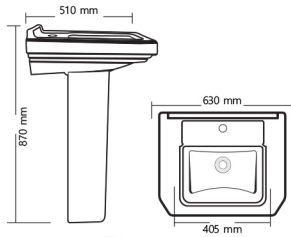

Rs. 13745

Casa BP-25

Rs. 14465