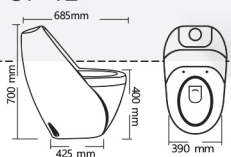

Rs. 43995

OP-12