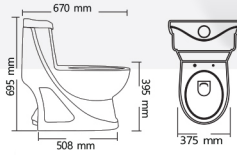

Designo Series

Rs. 32165

OP-6

Rs. 33855

OP-7

OP-9