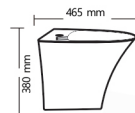

Wall Hanging Basin Pedestal

Rs. 15995

Rs. 16195

Rs. 16295

Dawn HBP-4