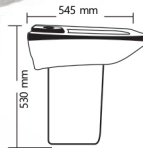

Wall Hanging Basin Pedestal

Rs. 15995

Rs. 16195

Rs. 16295