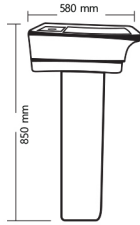

Rs. 13845

Galaxy BP-22