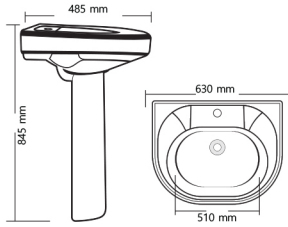

Rs. 13755

Canon BP-18