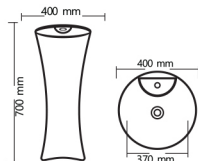

Rs. 13455

Under Counter V-12
L 505mm W 350mm

Rs. 12865

Delta V-13
L 450mm W 440mm IL 420 mm

Rs. 14035

Square Bowl V-14
L 600mm W 580mm H 395 mm

Rs. 13455

Under Counter V-15
L 600mm W 360mm IL 555 mm

Rs. 13855

China V-20
L 520mm W 395mm IL 505 mm

Rs. 14035

Square Bowl V-23
L 550mm W 420mm IL 500 mm

Rs. 14035

Pearl V-24
L 665mm W 385mm IL 640 mm

Rs. 13455

Under Counter V-25
L 465mm W 380mm

Rs. 12755

Art Bowl V-16
L 440mm W 467mm H 135 mm

Rs. 13205

Casa V-16
L 610mm W 375mm IL 575 mm

Rs. 14955

Edge V-27
L 610mm W 465mm IL 410 mm

Rs. 20415

Laboratory Sink S-1
L 640mm W 505mm H 190 mm

Rs. 18745

One Piece Basin OPB-1

Rs. 14825

Non Couple Tank NC-1
L 490mm W 230mm H 375 mm

Rs. 6975

Asian WC-1
L 580mm W 480mm

Rs. 6765

Medium WC-2
L 570mm W 470mm