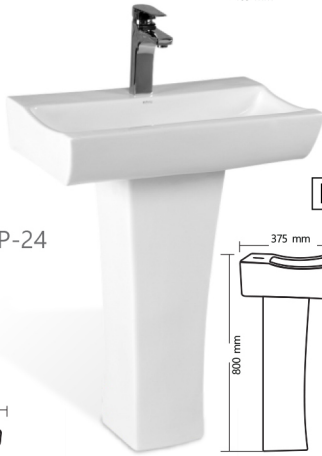

Master BP-24

Rs. 13745

Casa BP-25

Rs. 14465