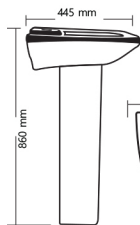

Rs. 13545

Rs. 13845

Rs. 13745