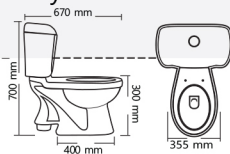

Two Piece
Commode

Rs. 24835

Baby Commode BC-1