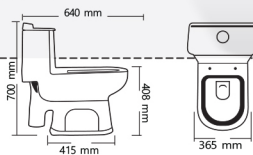

Eco Series

Rs. 29935

Rs. 31595

OP-4