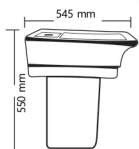

Wall Hanging Basin Pedestal

Rs. 15995

Rs. 16195

Rs. 16295