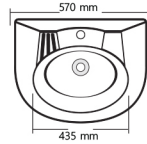

Rs. 13545

Splendour BP-21