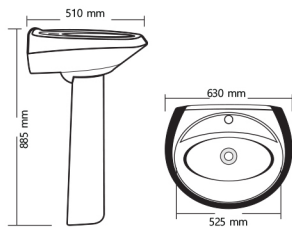

Rs. 10845

Rs. 13755

Rs. 10015