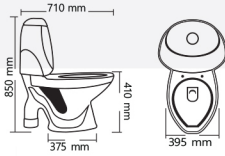

OP-14

Two Piece
Commode

Rs. 24835

Baby Commode BC-1

Rs. 23585

Ravi-C1

Rs. 24835

Duna-C2