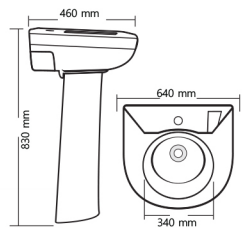

Rs. 14465

Master BP-24

Rs. 8955

Pearl Small BP-26

Rs. 10845

Clada BP-17

Rs. 11635

Wall Hanging Basin Pedestal

Rs. 13855

Duna V-1
L 650mm W 530mm IL 515 mm

Rs. 13455

Under Counter V-3
L 590mm W 425mm

Rs. 13455

Square Bowl V-10
L 480mm H 370mm IL 460 mm

Rs. 13855

Art Bowl V-11
L 470mm W 470mm IL 445 mm

Rs. 13455

Under Counter V-12
L 505mm W 350mm

Rs. 12865

Delta V-13
L 450mm W 440mm IL 420 mm

Rs. 14035

Square Bowl V-14
L 600mm W 580mm H 395 mm

Rs. 13455

Under Counter V-15
L 600mm W 360mm IL 555 mm

Rs. 13855

China V-20
L 520mm W 395mm IL 505 mm

Rs. 14035

Square Bowl V-23
L 550mm W 420mm IL 500 mm

Rs. 14035

Pearl V-24
L 665mm W 385mm IL 640 mm

Rs. 13455

Under Counter V-25
L 465mm W 380mm