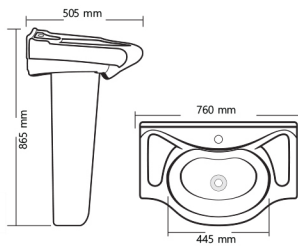

Rs. 14995

Aroma BP-9