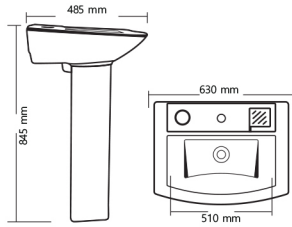

Rs. 10845

Rs. 13755

Rs. 10015