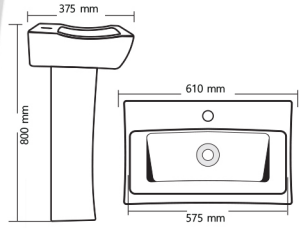

Master BP-24

Rs. 8955