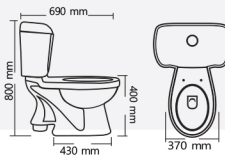

OP-14

Two Piece
Commode

Rs. 24835

Baby Commode BC-1

Rs. 23585

Ravi-C1

Rs. 24835

Duna-C2