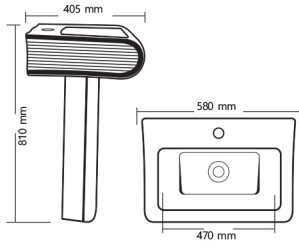

Rs. 12365

Grace BP-10