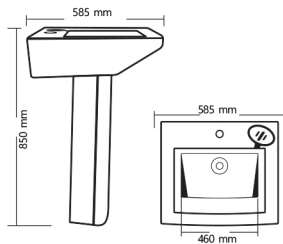

Rs. 15135

Edge BP-12