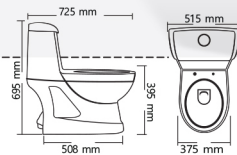

Designo Series

Rs. 32165

OP-6

Rs. 33855

OP-7

OP-9