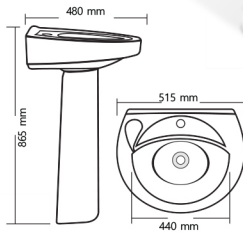

Pearl Small BP-26