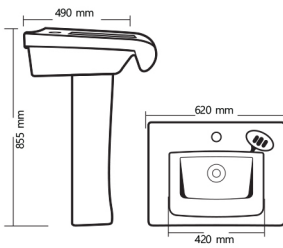

Rs. 15125

Fantasy BP-11