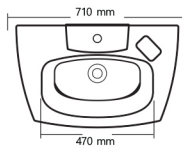

Rs. 13545

Rs. 13845

Rs. 13745