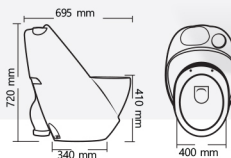

Signature Series

Rs. 38985

OP-10

OP-11

Rs. 43995

OP-12