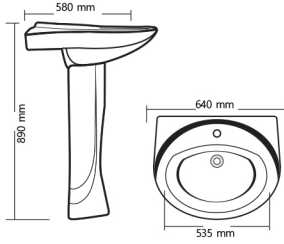

Rs. 14305

Ravi BP-1