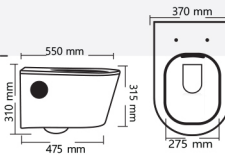

Rs. 34445

Commode HC-2