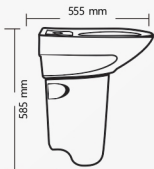

Wall Hanging Basin Pedestal

Rs. 15995

Rs. 16195

Rs. 16295