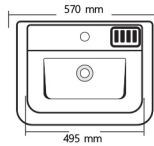

Rs. 13845

Galaxy BP-22