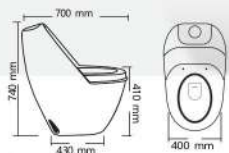

Signature Series

Rs. 35445

OP-10