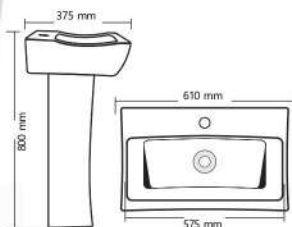

Clada BP-17

Rs. 11095