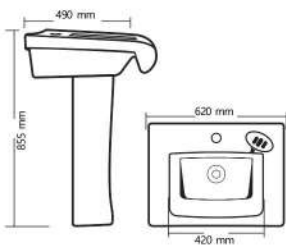

Rs. 14125

Fantasy BP-11