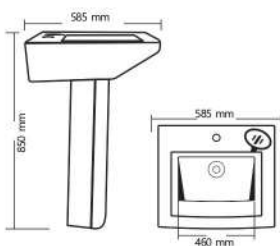

Rs. 14415

Edge BP-12