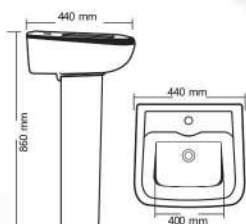

Pearl Small BP-26