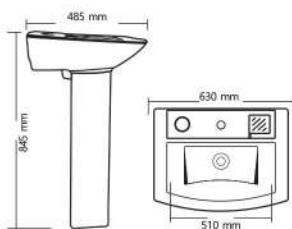

Rs. 10055

Rs. 13115

Rs. 9535