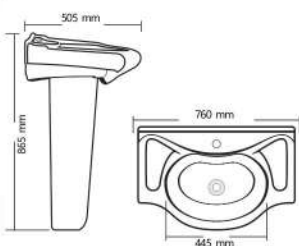

Rs. 24065

Aroma BP-9