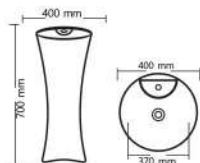

Square Bowl V-10
L 480mm H 370mm IL 460 mm

Rs. 12595

Art Bowl V-11
L 470mm W 470mm IL 445 mm

Rs. 12235

Under Counter V-12
L 505mm W 350mm

Rs. 11695

Delta V-13
L 450mm W 440mm IL 420 mm

Rs. 12755

Square Bowl V-14
L 600mm W 580mm H 395 mm

Rs. 12235

Under Counter V-15
L 600mm W 360mm IL 555 mm

Rs. 12595

China V-20
L 520mm W 395mm IL 505 mm

Rs. 12755

Square Bowl V-23
L 550mm W 420mm IL 500 mm

Rs. 12755

Pearl V-24
L 665mm W 385mm IL 640 mm

Rs. 12235

Under Counter V-25
L 465mm W 380mm

Rs. 12755

Art Bowl V-16
L 440mm W 467mm H 135 mm

Rs. 12005

Casa V-16
L 610mm W 375mm IL 575 mm

Rs. 12005

Edge V-27
L 610mm W 465mm IL 410 mm

Rs. 19445

Laboratory Sink S-1
L 640mm W 505mm H 190 mm

Rs. 25575

One Piece Basin OPB-1

Rs. 15225

Mop Sink MS-1

Rs. 10025