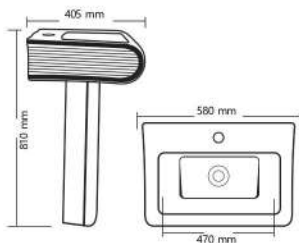

Rs. 11785

Grace BP-10