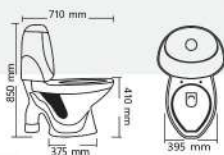

Rs. 21445

Ravi-C1