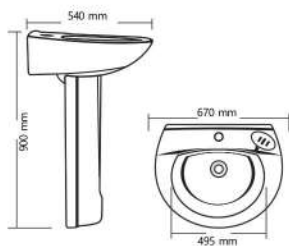

Rs. 14125

Duna BP-2