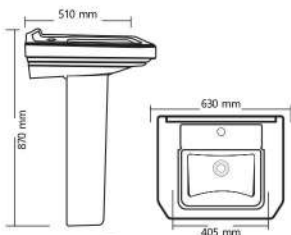

Rs. 13115

Master BP-24

Rs. 8455