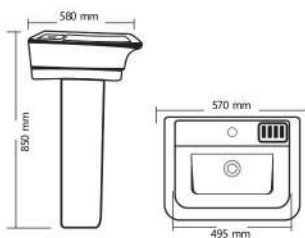

Rs. 13115

Galaxy BP-22