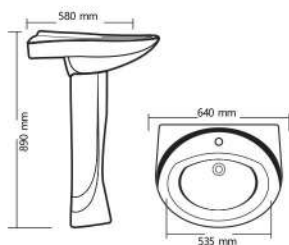

Rs. 13625

Ravi BP-1