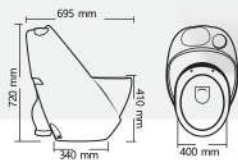

Rs. 37445

OP-11