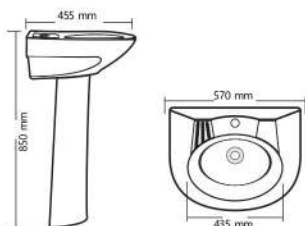

Rs. 12915

Splendour BP-21