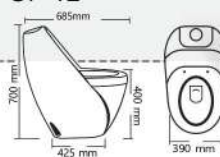

Rs. 36575

OP-12