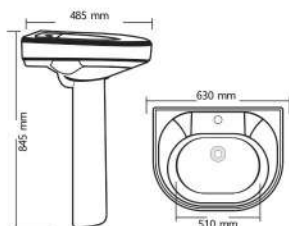

Rs. 13115

Canon BP-18