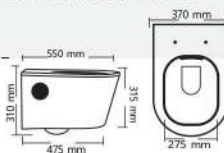

Commode HC-2