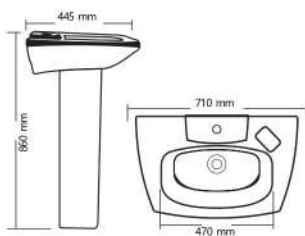

Rs. 12915

Faza BP-20

Rs. 12915

Rs. 13115